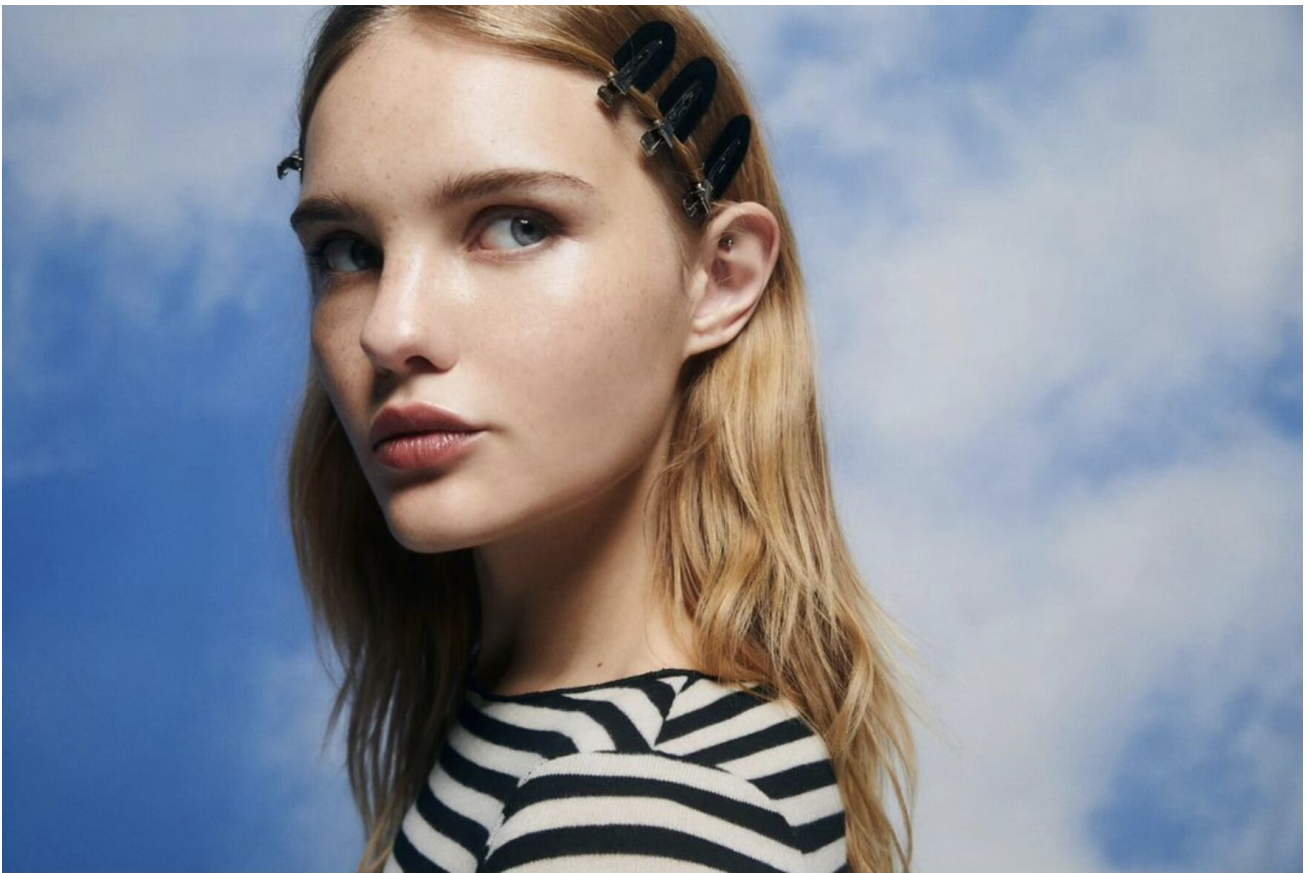

SOFIJA DJORDJEVIC

height 5'9.5 · bust 33" · cup B · waist 23.5" · hips 35.5" · dress 36 EU/6 US/8 UK
shoes size 40 EU/9 US/6.5 UK · hair blonde · eyes blue